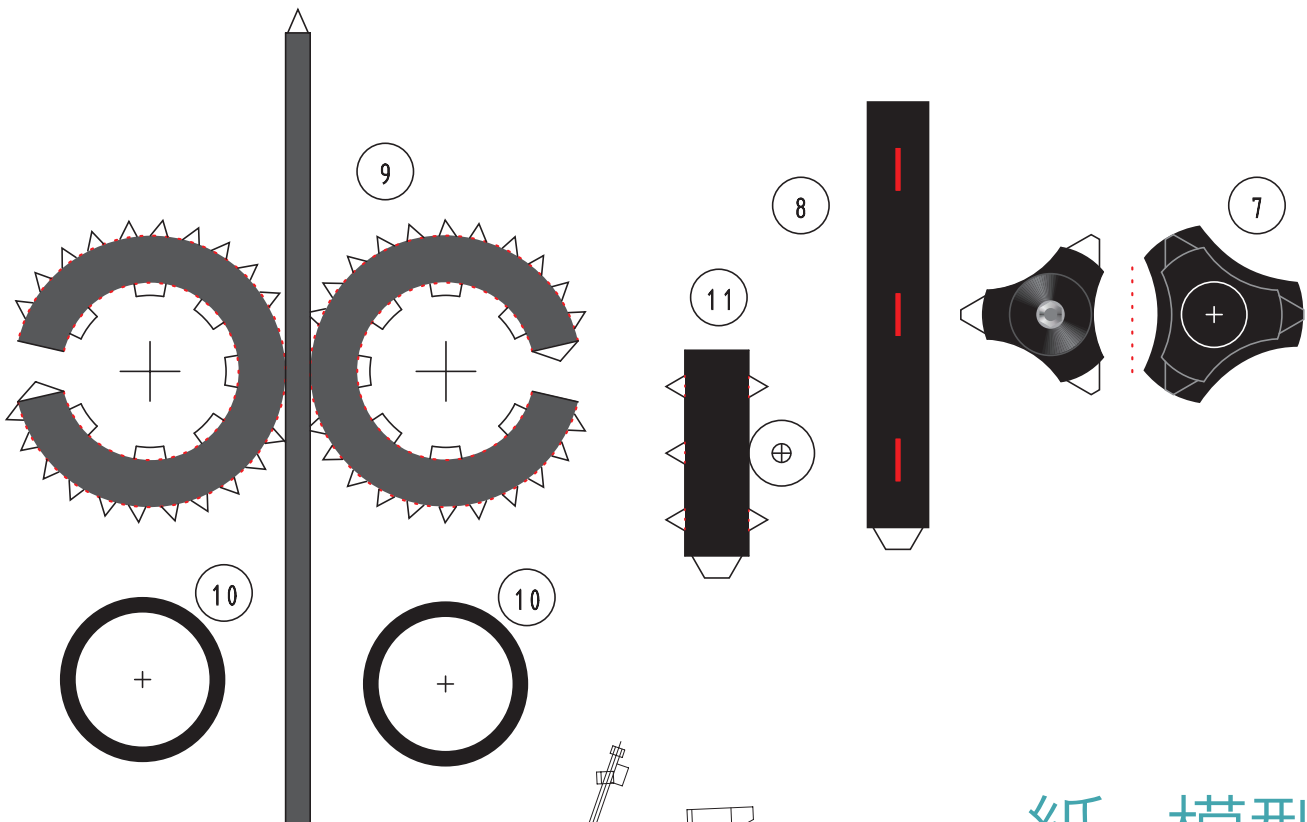

HONDA

紙 Card 模型 Model
kami-mokei.com

Artwork by Yasu Tanaka
Copyright©

Yasu Tanaka
http://www.ne.jp/asahi/paper-m/yasu/

● Parts List

HONDA

紙 Card 模型 Model
kami-mokei.com

Artwork by Yasu Tanaka
Copyright ©
Yasu Tanaka
<http://www.ne.jp/asahi/paper-m/yasu/>

HONDA

MOTOCOMP

HONDA

紙 Card 模型 Model
kami-mokei.com

Artwork by Yasu Tanaka
Copyright ©
sasutanaka
<http://www.ne.jp/asahi/paper-m/yasu/>