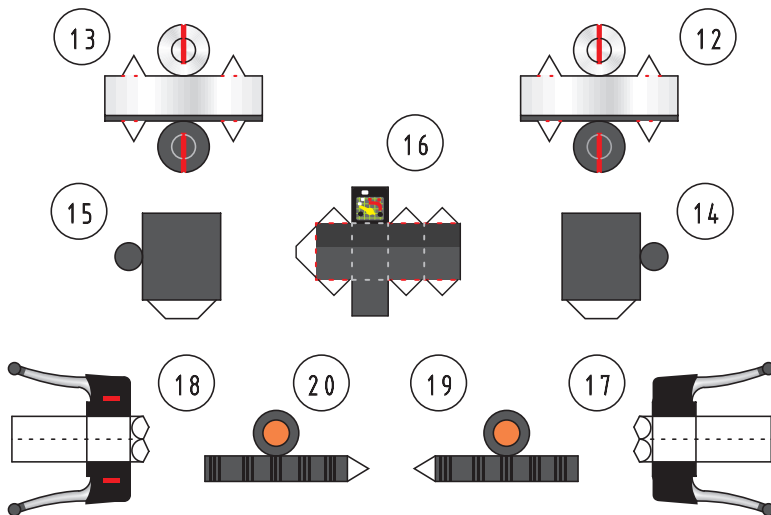

HONDA

MOTOCOMP