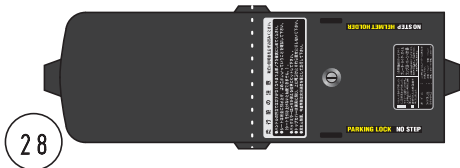

HONDA

MOTOCOMP