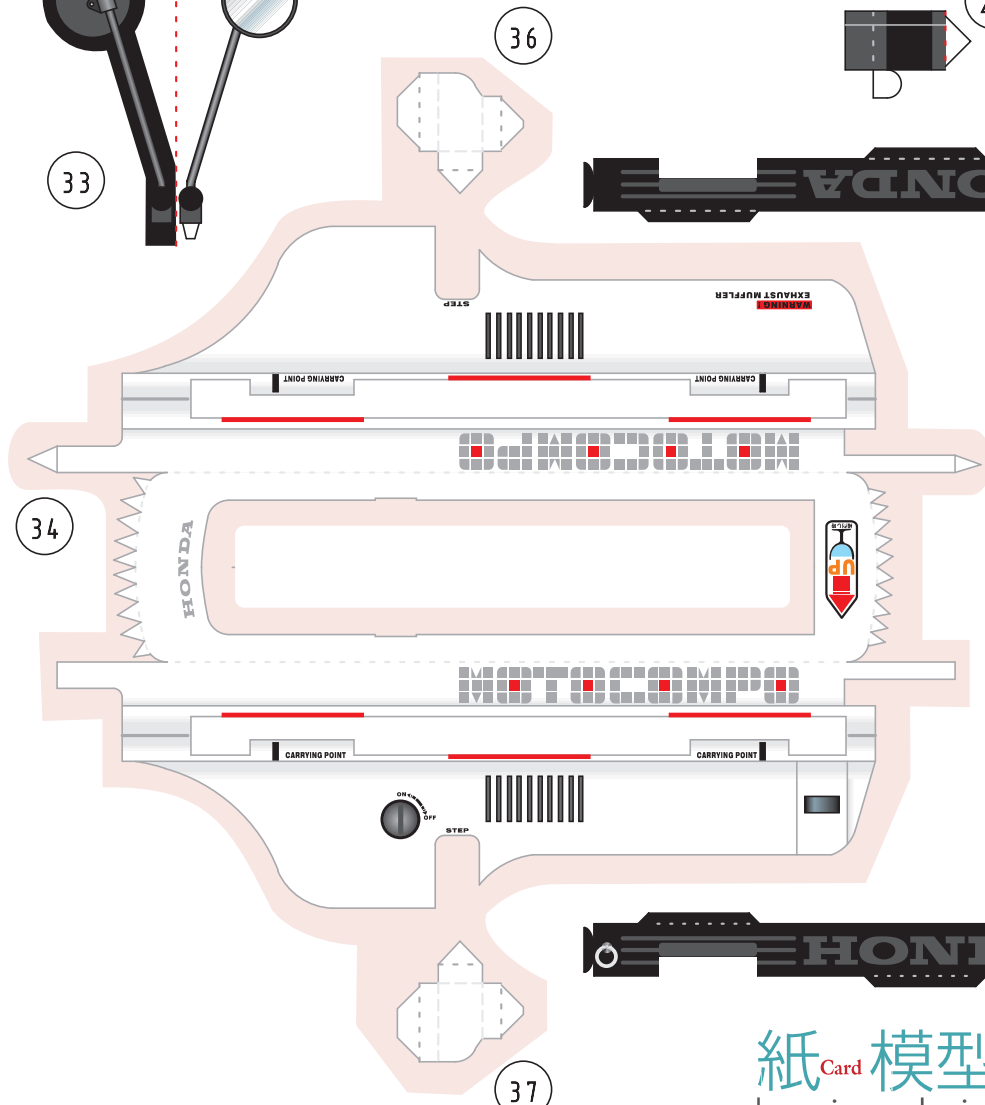

HONDA

MOTOCOMP